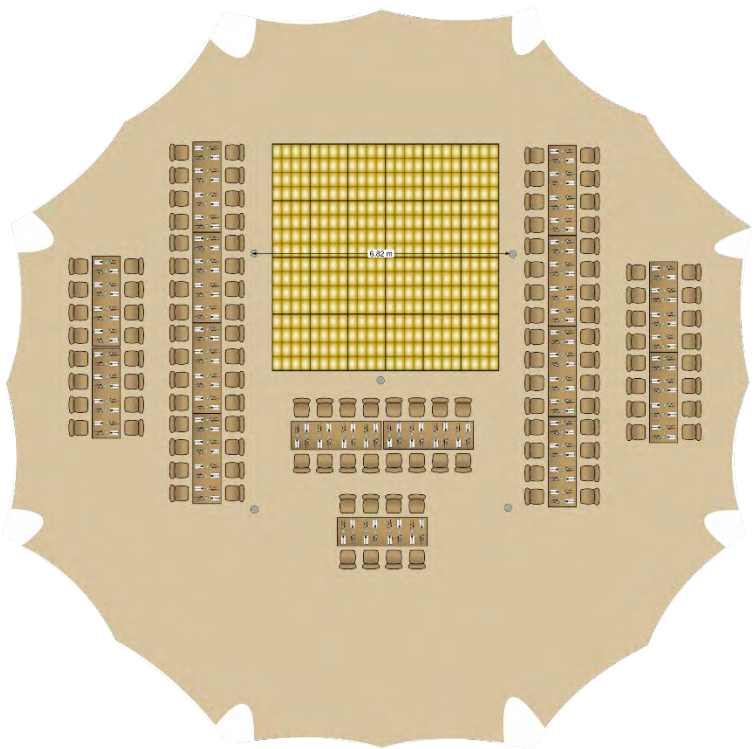

# AURORA

22m x 10m

Capacity:	60 - 100
Footprint:	198m <sup>2</sup>
No. of Poles:	3
Pole Height:	5.8m
Wall Height:	2.4m
Pitch Size:*	26m x 14m

# AURORA

16m x 10m

Capacity:	40 - 70
Footprint:	138m <sup>2</sup>
No. of Poles:	2
Pole Height:	5.8m
Wall Height:	2.4m
Pitch Size:*	20m x 14m

... 'Aurora' retains all the features of its larger sibling.

This hybrid stretch tent offers a relaxed 'vibe' with all the ...

# NOMAD

'WAVE'

20m x 20m

Capacity: 80 - 150

Footprint: 314m<sup>2</sup>

No. of Poles: 5

Pole Height: 4.5m - 5.5m

Wall Height: 2.4m

Pitch Size:\* 26m x 26m

...practicality of an 'Aurora'.

shades

A fantastically flexible tent for a summer party ...