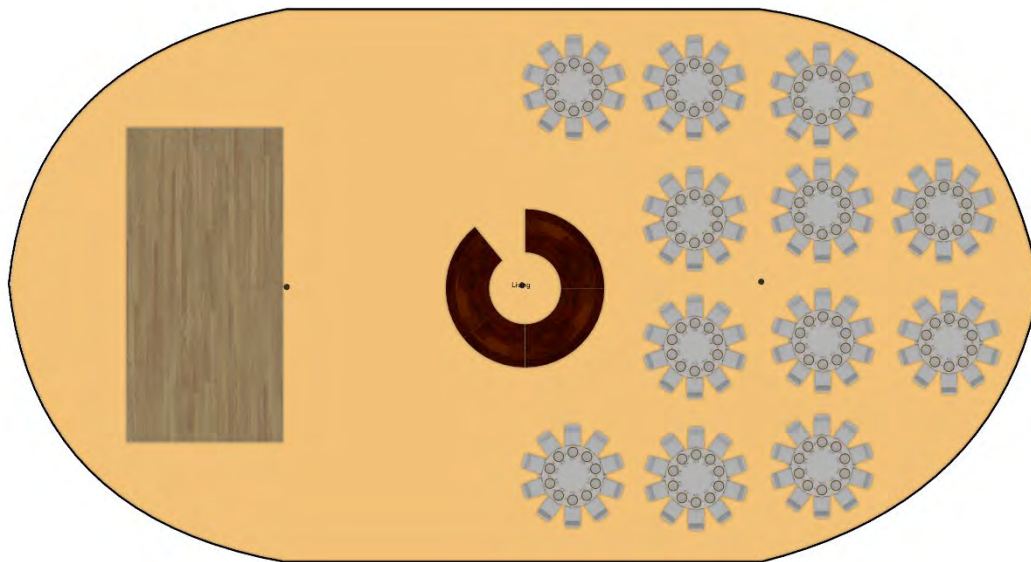

The **Pitch Size**\* figures relate to the ideal minimum area on which the marquee is to be built. It doesn't matter too much if the available plot is a little smaller, as long as there are flower beds or similar into which we can securely fix the anchorings.

# AURORA

26m x 14m

Capacity:	100 - 150
Footprint:	314m <sup>2</sup>
No. of Poles:	3
Pole Height:	6.7m – 7.6m
Wall Height:	2.4m
Pitch Size:*	30m x 18m

...and enchanting by night.

shades

Ideally suited for larger guest numbers...