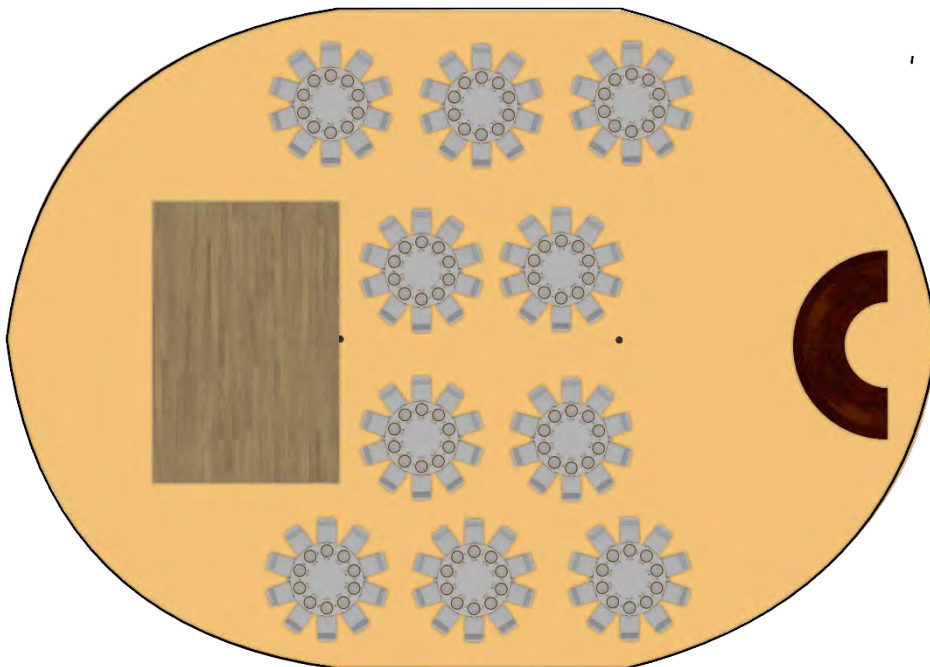

A wonderfully intimate space for smaller events, or...

AURORA

20m x 14m

Capacity: 60 - 100

Footprint: 231m²

No. of Poles: 2

Pole Height: 6.7m

Wall Height: 2.4m

Pitch Size:* 24m x 18m

...maybe just for part of the celebration?

shades