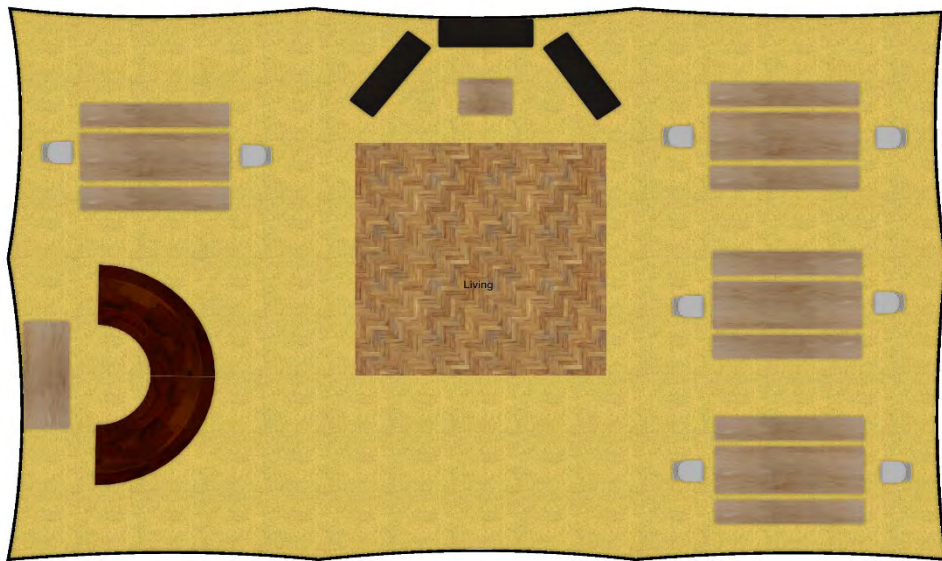

A fantastically flexible tent for a summer party ...

NOMAD

'WAHIBA'

15m x 10m

Capacity: 80 - 150

Footprint: 150m²

No. of Poles: 3

Pole Height: 4.0m – 4.5m

Wall Height: 2.4m

Pitch Size:* 21m x 13m

...with so many uses!

shades