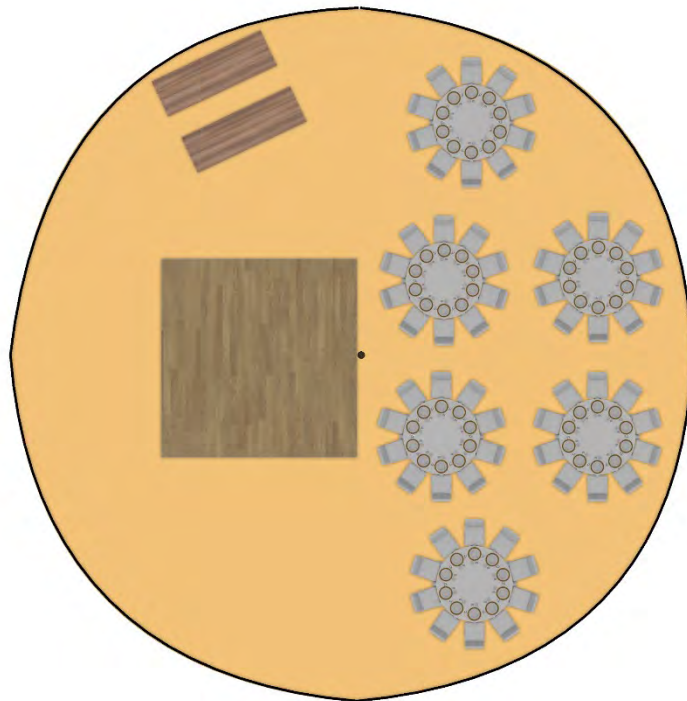

The perfect size for small gatherings...

AURORA

14m Round

Capacity: 40 - 60

Footprint: 147m²

No. of Poles: 1

Pole Height: 6.7m

Wall Height: 2.4m

Pitch Size:* 18m x 18m

...with or without sides.

shades