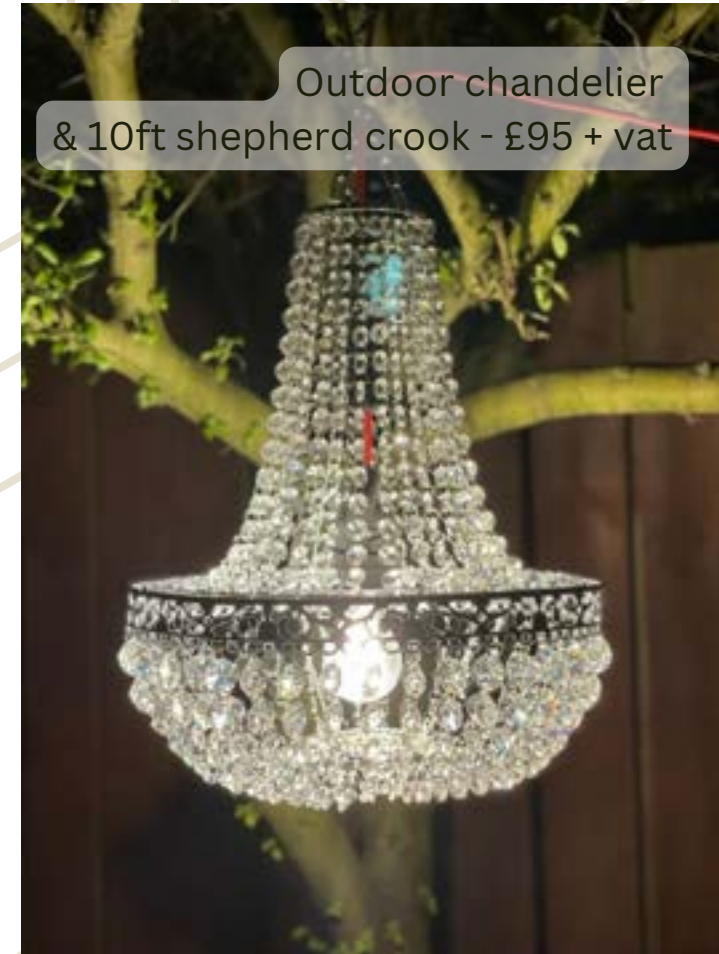

Outdoor chandelier & 10ft shepherd crook - £95 + vat

Festoon and giant shepherd's crooks - £3 + vat/metre

'Kadai' bowl fire pit and logs - £110 + vat

Outdoor chandelier & 10ft shepherd crook - £95 + vat

Feature Lighting - POA