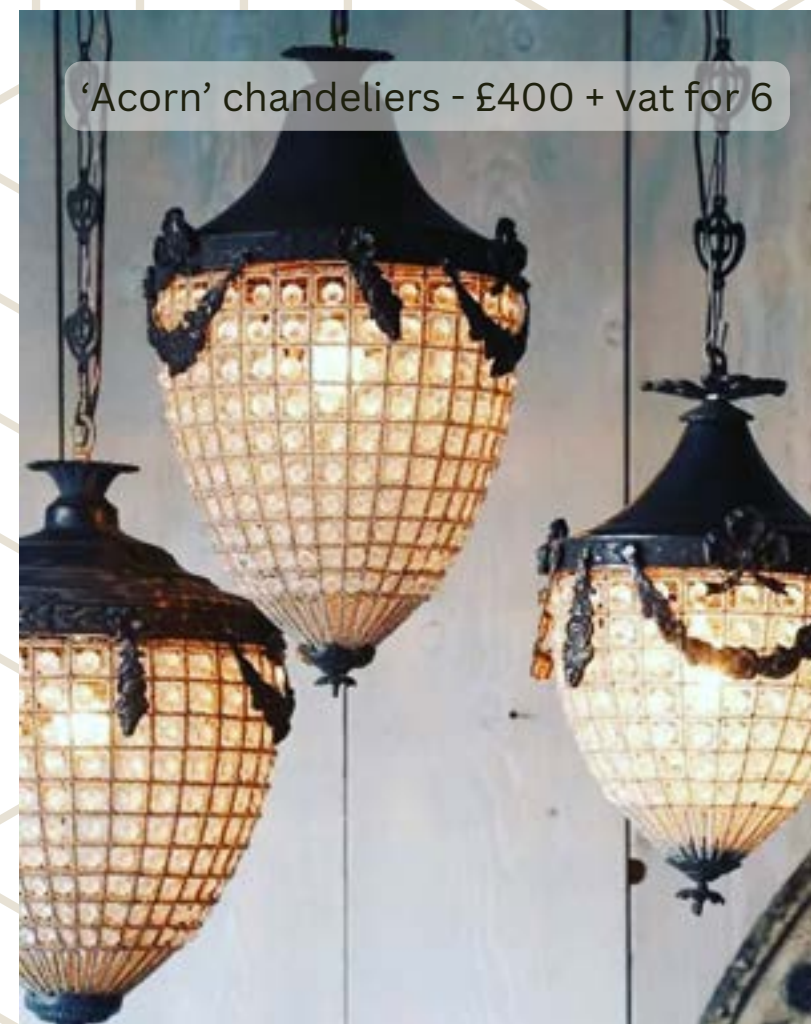

'Acorn' chandeliers - £400 + vat for 6