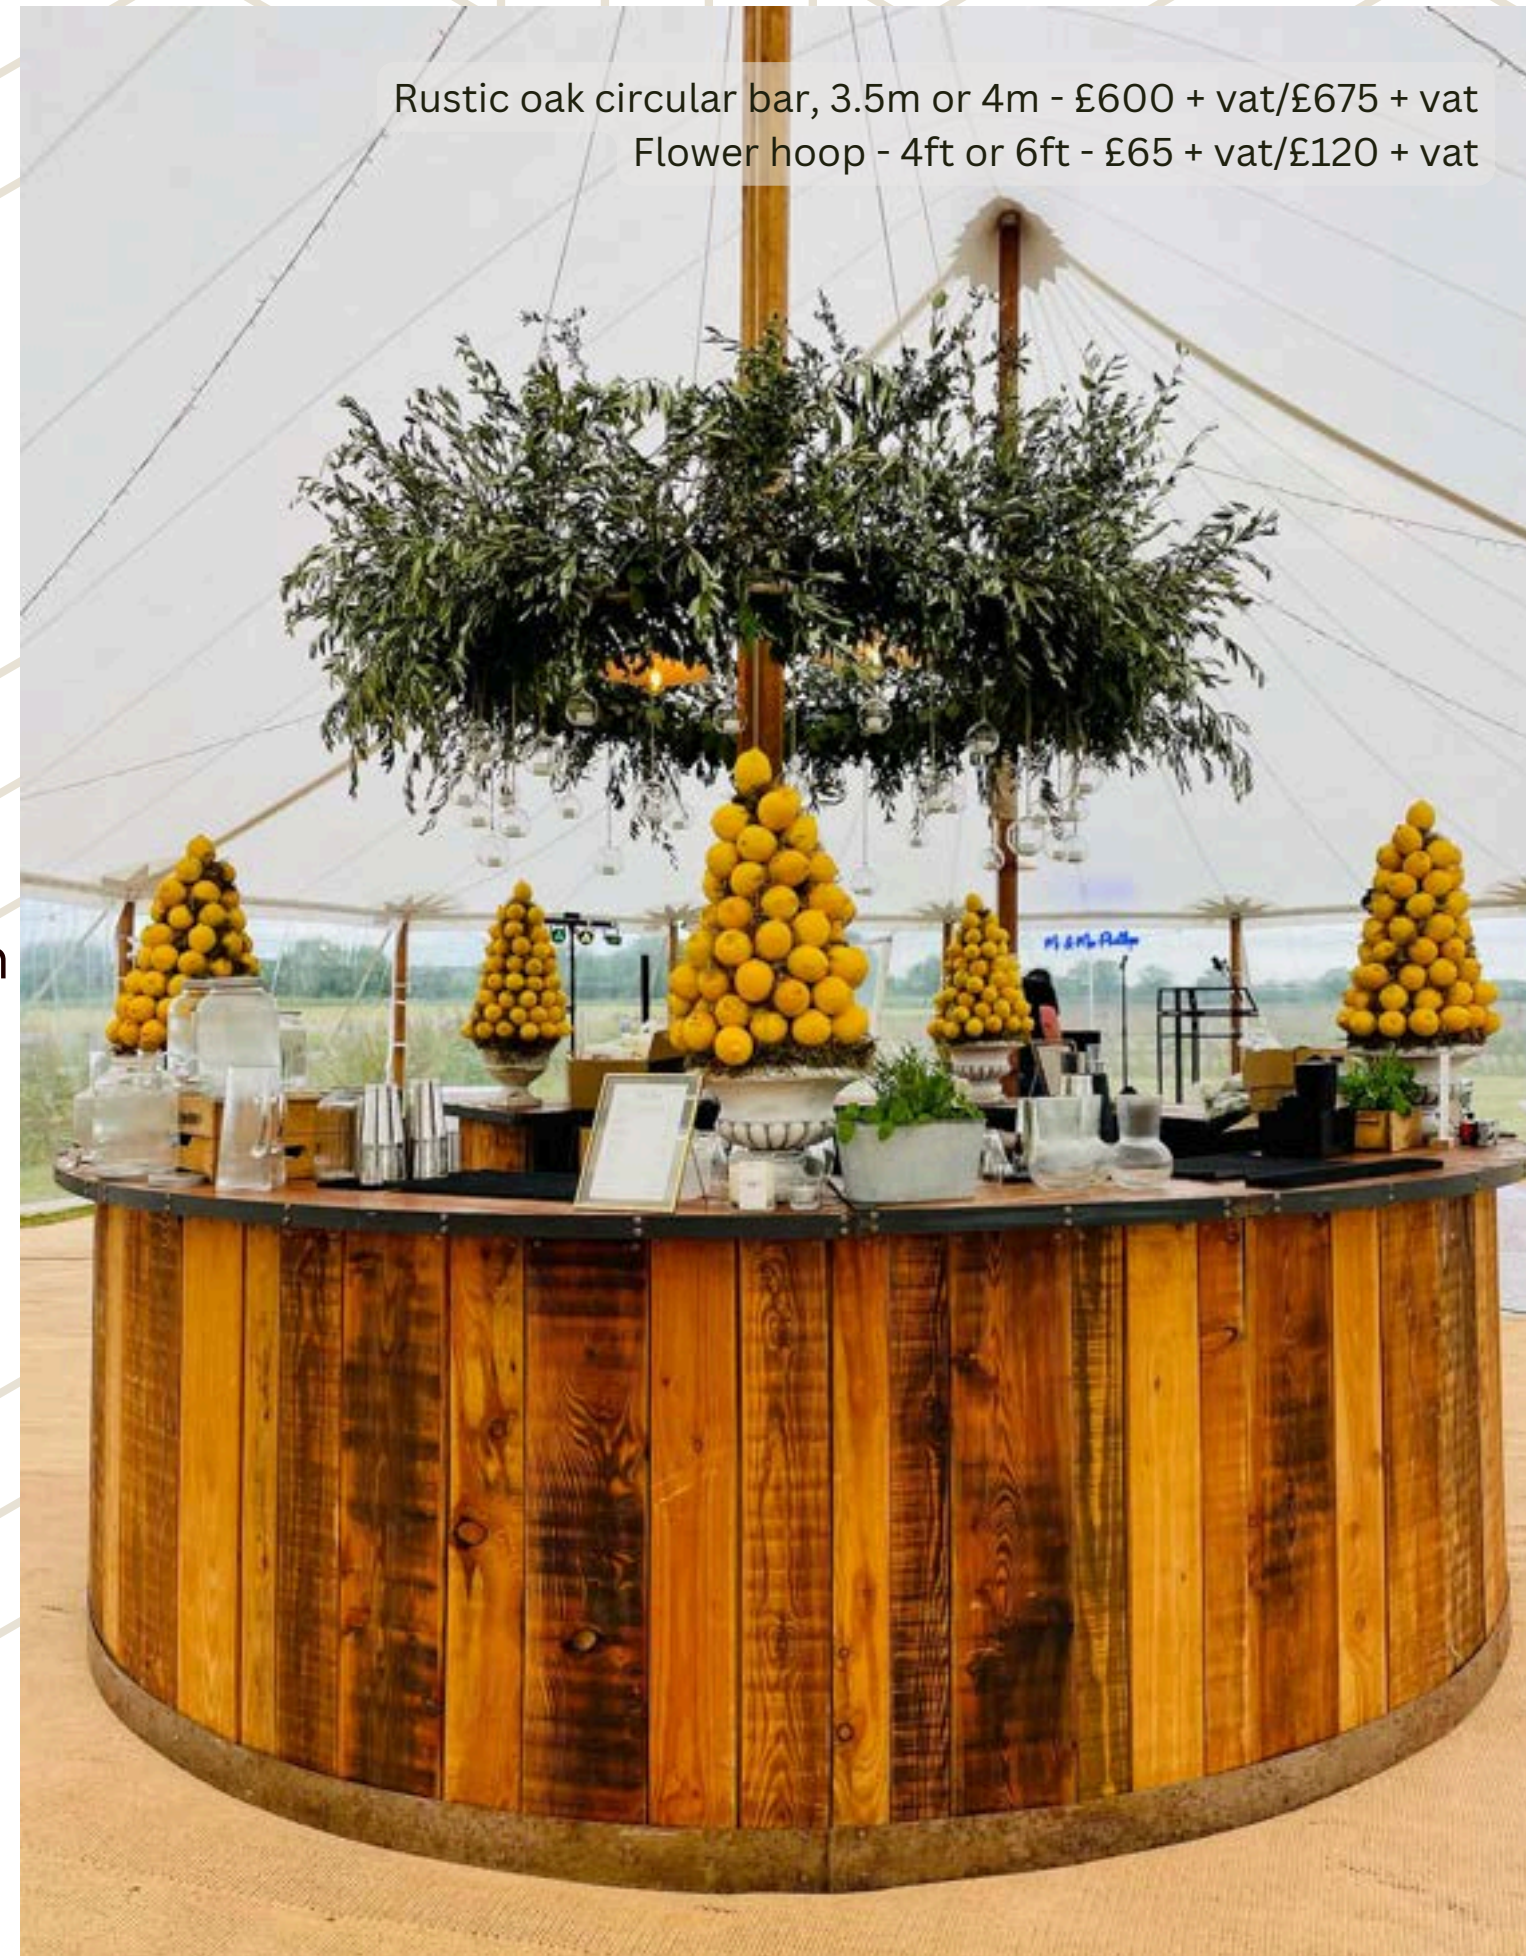

Barrel bar (10ft) - £125 + vat

Single barrel - £45 + vat

Rustic oak circular bar, 3.5m or 4m - £600 + vat/£675 + vat
Flower hoop - 4ft or 6ft - £65 + vat/£120 + vat

'Hex Bar' panels (6ft) - £100 + vat each